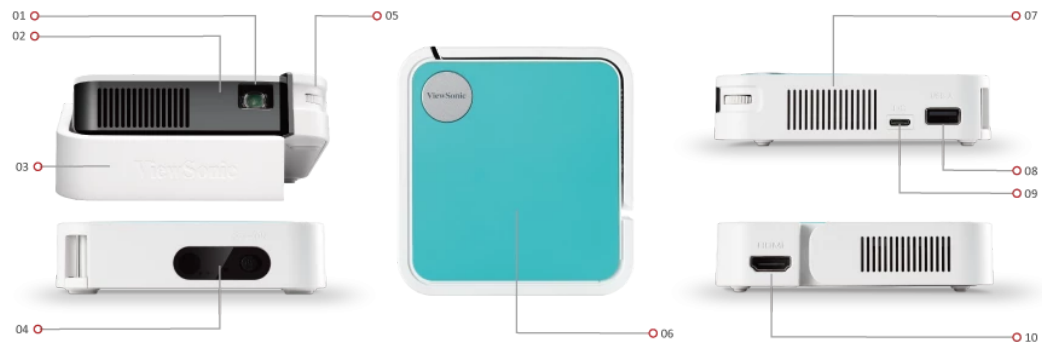

## M1 mini Plus

### Key Features

- Smart stand that allows for ceiling projection
- Swappable top plates for your everyday mood
- Embedded JBL speaker for sensational audio
- Built-in battery for fun on the go
- Smart Wi-Fi & Bluetooth connectivity

### Product Description

The ViewSonic M1 mini Plus is a smart pocket cinema which delivers convenient audiovisual entertainment anywhere. With the light weight, ultra-mini size and swappable colored top plate, it serves as a personal pocket cinema for your everyday life. The built-in battery, JBL speaker, and the ability to be charged by a power bank, allows for easy outdoor or on the go use. The adjustable stand offers flexible projection angles that can satisfy many viewing needs - even ceiling projection. More fun can be accessed with Wi-Fi and Bluetooth connectivity - wireless casting from smart devices, built-in content streaming, and audio amplification.

## STANDARD ACCESSORY

Remote Control:	1
QSG:	1
Swappable plate:	3
USB Type C Power Adaptor:	1