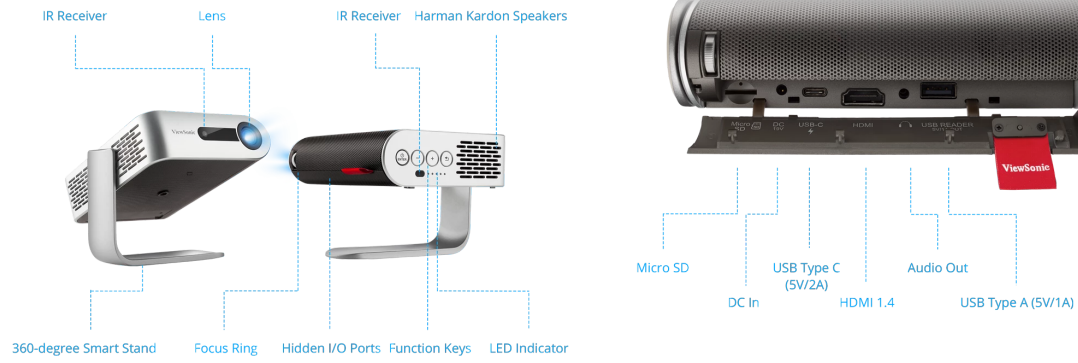

Key Features

- Smart Wi-Fi & Bluetooth connectivity
- 360° Smart stand that allows for ceiling projection
- Integrated stereo Harman Kardon speakers
- Cinema SuperColor+™ Technology with 125% Rec.709
- Advanced LED light source with a 30,000-hour lifespan

Product Description

The ViewSonic M1+_G2 is an iF award-winning, ultra-portable LED projector that can deliver a convenient, enjoyable entertainment experience anywhere it goes. With a built-in battery, a LED light source with up to 30,000 hours of lifespan, all packaged into less than 1 kg, the M1+_G2 can deliver years of multimedia entertainment wherever it goes – from room to room, both inside and outdoors. Its smart stand enables simple 360-degree setup, while doubling as a lens cover. Once the lens is uncovered, the projector automatically powers on to full brightness for instant entertainment. Stereo Harman Kardon speakers provide room-filling sound for an amplified experience, while more flexible audio needs can be realized via Bluetooth. Integrated Wi-Fi connectivity makes streaming easier than ever – both wireless casting from smart devices and built-in content streaming are possible.

Visit Us - www.viewsonic.com

SPECIFICATION

Native Resolution:	854x480
Brightness:	300 (LED Lumens)
Contrast Ratio:	120000:1
Display Color:	1.07 Billion Colors
Light Source Type:	LED
Light Source Life (hours) with Normal Mode:	up to 30000
Lamp Watt:	RGB LED
Lens:	F=1.7, f=5.5mm
Projection Offset:	100%+/-5%
Throw Ratio:	1.2
Optical Zoom:	Fixed
Image Size:	24"-100"
Throw Distance:	0.64m-2.66m, (38"@1m)
Keystone:	+/- 40° (V)
Audible Noise (Normal):	26dB
Audible Noise (Eco):	25dB
Local Storage:	Total 16GB , (12GB available storage)
Input Lag:	41.5ms
Resolution Support:	VGA(640 x 480) to FullHD(1920 x 1080)
HDTV Compatibility:	480i, 480p, 576i, 576p, 720p, 1080i, 1080p
Horizontal Frequency:	15K-102KHz
Vertical Scan Rate:	23-120Hz